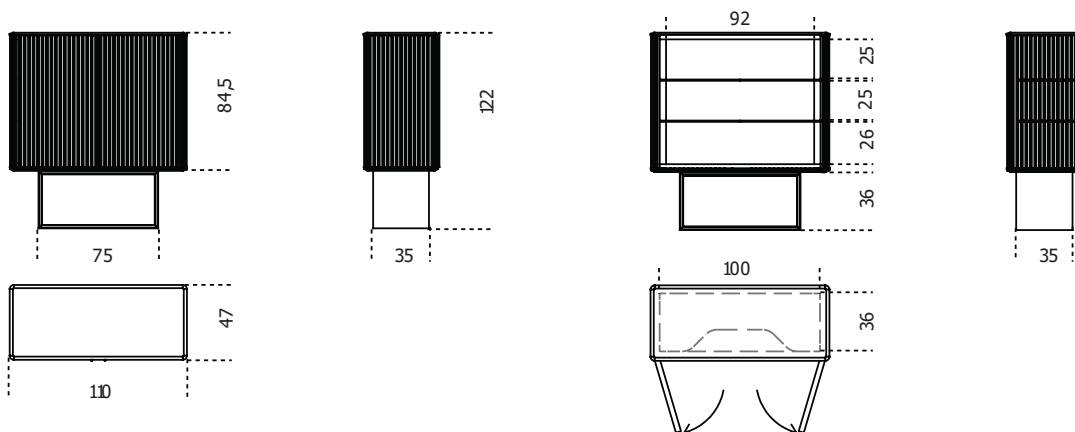

Gallotti&Radice

5th Avenue

2019

Wooden unit covered by “supermirror” stainless steel in the black chrome finish with black stained open pore solid wood strips. Base in black open pore stained ash and internal part covered by “supermirror” stainless steel in the black chrome finish. Top with bevel in 12mm bright black painted smoked “grigio Italia” glass with satin brass detail. Supplied with 8mm extralight glass shelf and 6mm mirrored glass inside back.

Cm (L x W x H) Inches (L x W x H)
110 x 47 x 122 43½ x 18¾ x 48¾

Finishings

Glass

Bright black

Extralight

Mirror

Metal

Black chrome
"supermirror"